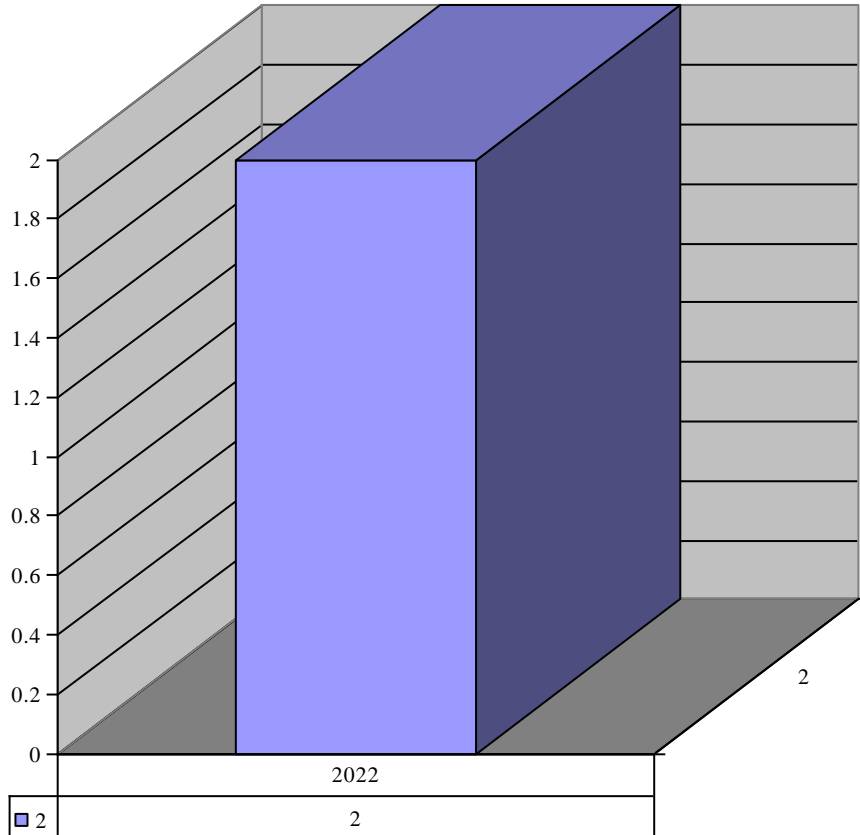

**Archdiocese of St. Louis
The Reclamation Center
Web Statistics Item Disposal Inventory**

Item Alb

Year	Month	Inventory	Count
2022	2	Alb	2

Item Alb w/Hood

Year	Month	Inventory	Count
2021	4	Alb w/Hood	1

Item Altar