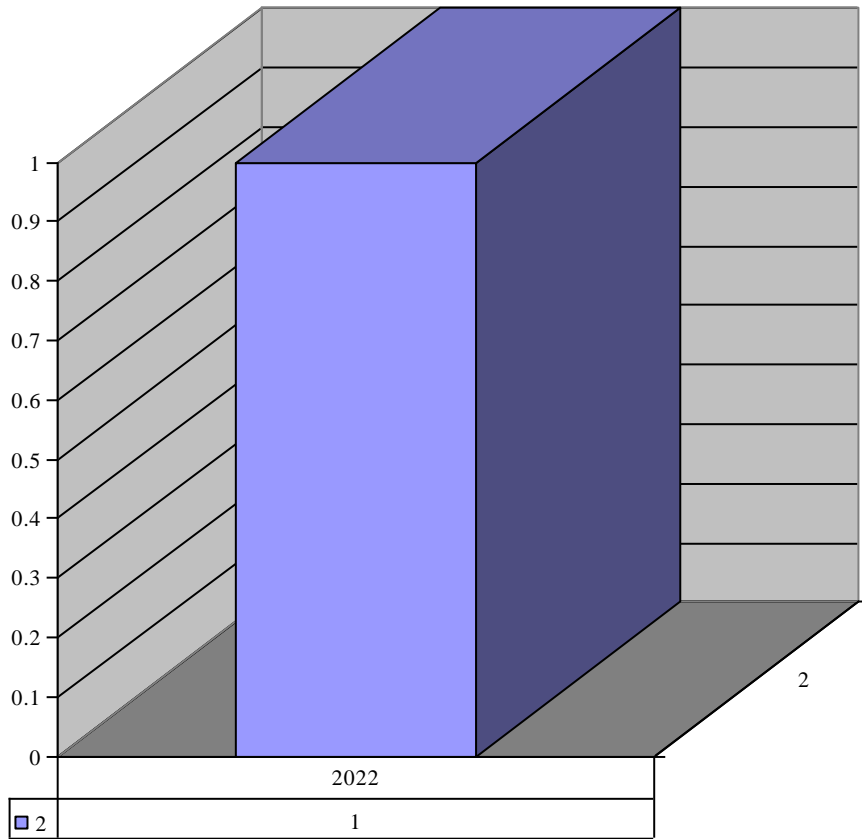

**Archdiocese of St. Louis
The Reclamation Center
Web Statistics Item Disposal Inventory**

Item Alb

Year	Month	Inventory	Count
2022	2	Alb	2

Item Alb w/Hood

Year	Month	Inventory	Count
2021	4	Alb w/Hood	1

Item Altar