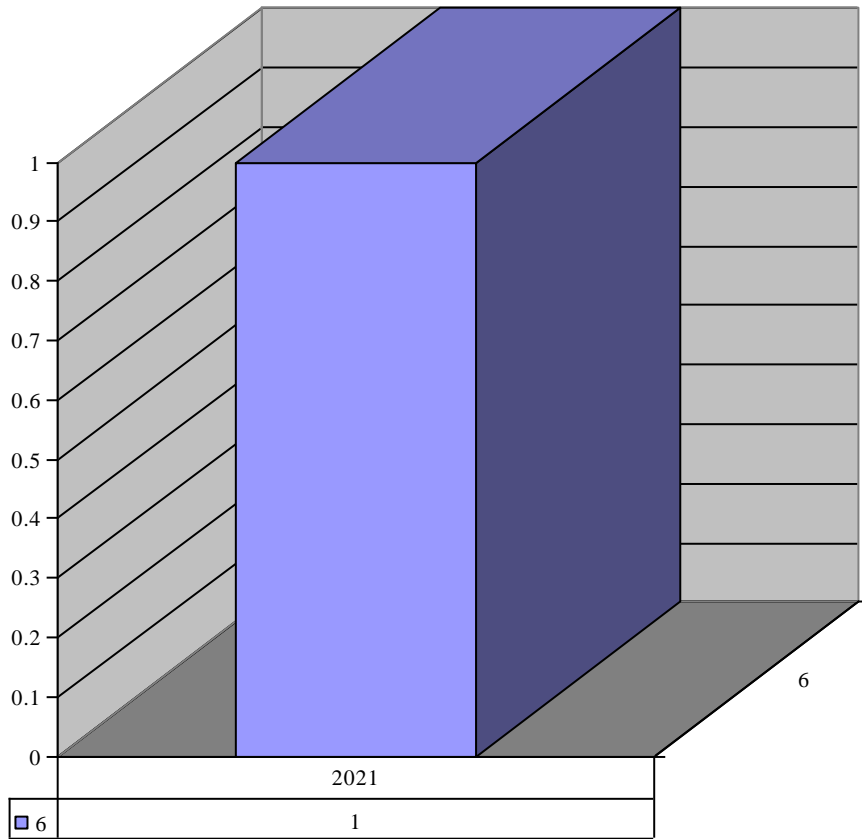

Year	Month	Inventory	Count
2021	9	Station of the Cross set	1

Item Statue

Year	Month	Inventory	Count
2021	9	Statue	1

Item Statue of Jesus

Year	Month	Inventory	Count
2021	9	Statue of Jesus	1

Item Tabernacle

Year	Month	Inventory	Count
2021	6	Tabernacle	1

Item The Liturgy of the Hours

Year	Month	Inventory	Count
2021	9	The Liturgy of the Hours	2

Item Thurible

Year	Month	Inventory	Count
2022	2	Thurible	1

Item Tray

Year	Month	Inventory	Count
2021	6	Tray	1

Item Unity Candle Stand