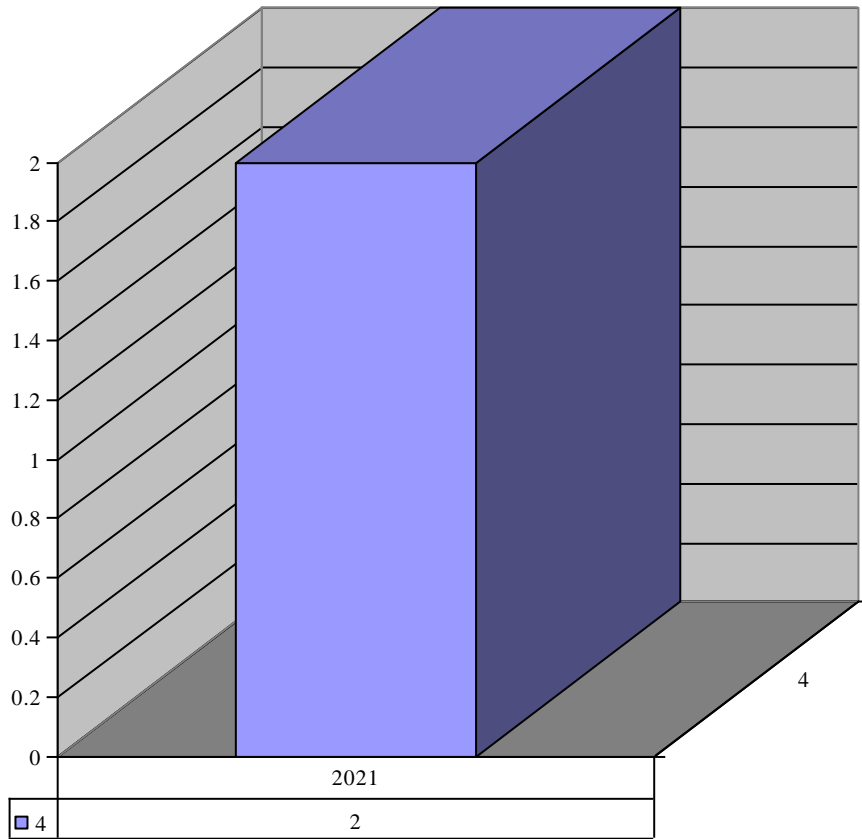

Item The Liturgy of the Hours

Year	Month	Inventory	Count
2021	9	The Liturgy of the Hours	2

Item Thurible

Year	Month	Inventory	Count
2022	2	Thurible	1

Item Tray

Year	Month	Inventory	Count
2021	6	Tray	1

Item Unity Candle Stand

Year	Month	Inventory	Count
2021	6	Unity Candle Stand	1

Item Vase

Year	Month	Inventory	Count
2021	4	Vase	2

Item Vase Stand

Year	Month	Inventory	Count
2021	9	Vase Stand	1

Item Viaticum Case

Year	Month	Inventory	Count
2023	5	Viaticum Case	1