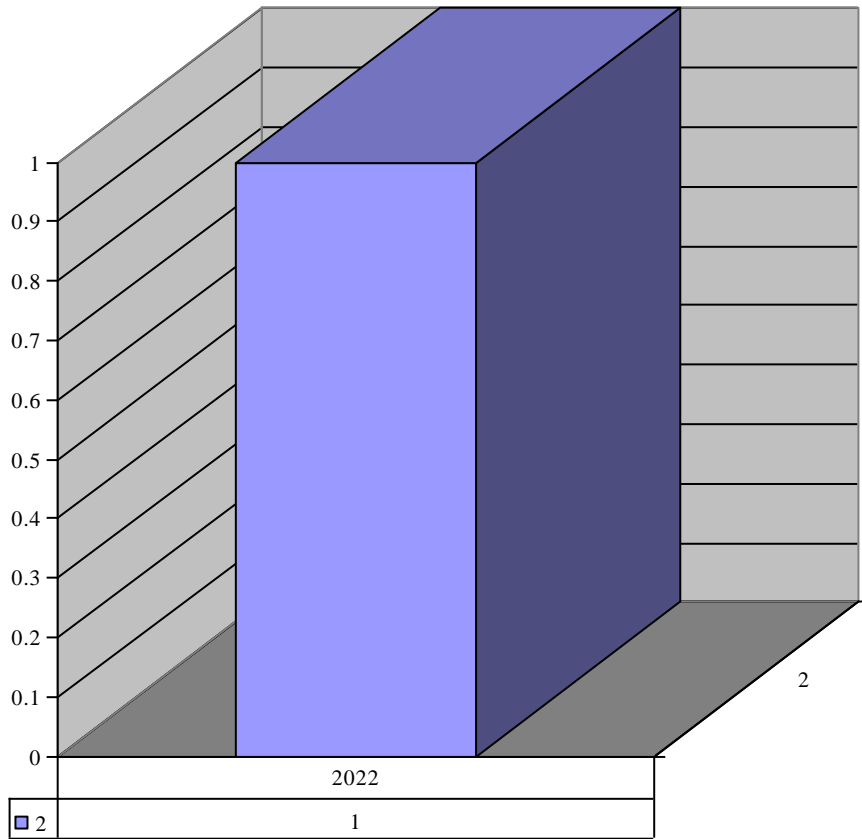

Year	Month	Inventory	Count
2021	9	Station of the Cross set	1

Item Statue

Year	Month	Inventory	Count
2021	9	Statue	1

Item Statue of Jesus

Year	Month	Inventory	Count
2021	9	Statue of Jesus	1

Item Tabernacle

Year	Month	Inventory	Count
2021	6	Tabernacle	1

Item The Liturgy of the Hours

Year	Month	Inventory	Count
2021	9	The Liturgy of the Hours	2

Item Thurible

Year	Month	Inventory	Count
2022	2	Thurible	1

Item Tray

Year	Month	Inventory	Count
2021	6	Tray	1

Item Unity Candle Stand