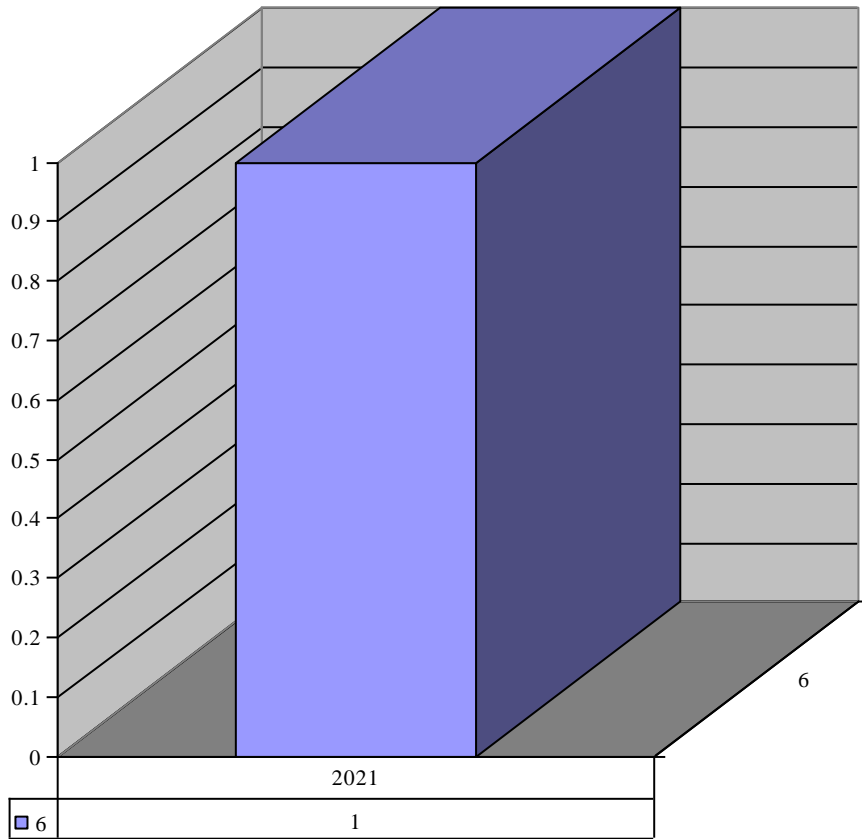

Item The Liturgy of the Hours

Year	Month	Inventory	Count
2021	9	The Liturgy of the Hours	2

Item Thurible

Year	Month	Inventory	Count
2022	2	Thurible	1

Item Tray

Year	Month	Inventory	Count
2021	6	Tray	1

Item Unity Candle Stand

Year	Month	Inventory	Count
2021	6	Unity Candle Stand	1

Item Vase

Year	Month	Inventory	Count
2021	4	Vase	2

Item Vase Stand

Year	Month	Inventory	Count
2021	9	Vase Stand	1

Item Viaticum Case

Year	Month	Inventory	Count
2023	5	Viaticum Case	1

Item Votive

Year	Month	Inventory	Count
2021	6	Votive	1