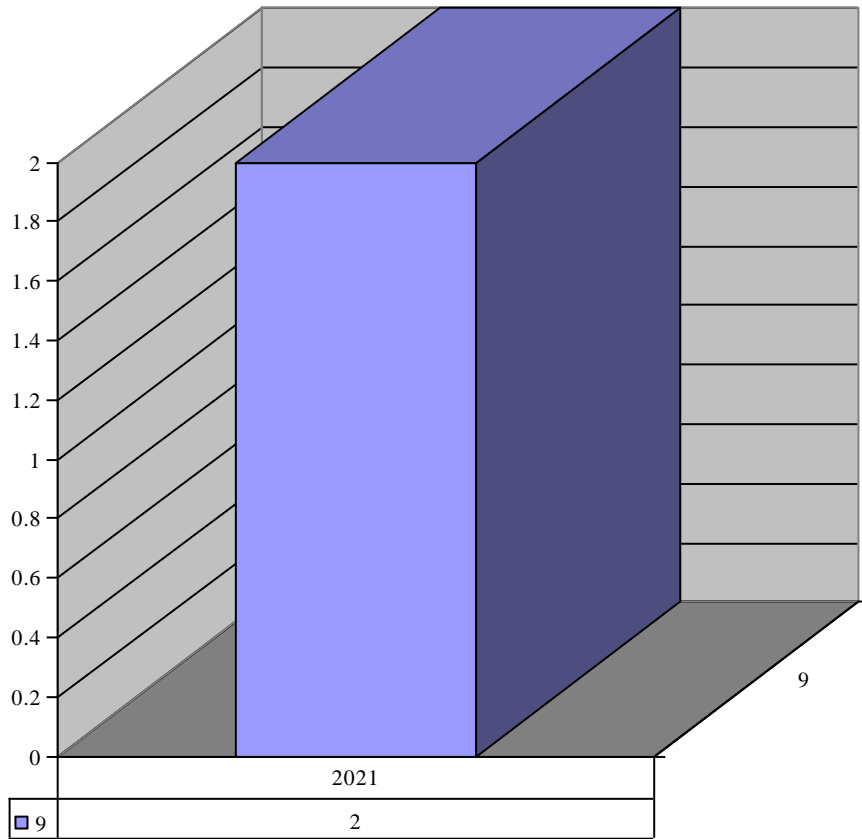

Year	Month	Inventory	Count
2021	9	Station of the Cross set	1

Item Statue

Year	Month	Inventory	Count
2021	9	Statue	1

Item Statue of Jesus

Year	Month	Inventory	Count
2021	9	Statue of Jesus	1

Item Tabernacle

Year	Month	Inventory	Count
2021	6	Tabernacle	1

Item The Liturgy of the Hours

Year	Month	Inventory	Count
2021	9	The Liturgy of the Hours	2

Item Thurible

Year	Month	Inventory	Count
2022	2	Thurible	1

Item Tray

Year	Month	Inventory	Count
2021	6	Tray	1

Item Unity Candle Stand