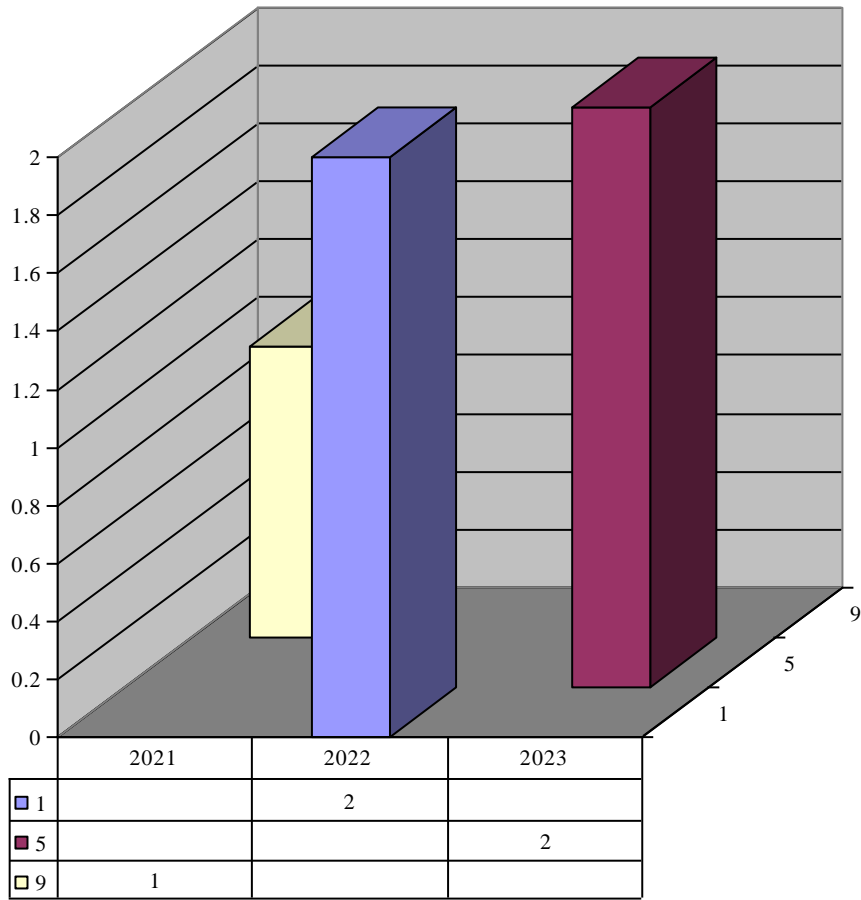

Item Altar Stone

Year	Month	Inventory	Count
2021	9	Altar Stone	1
2022	1	Altar Stone	2
2023	5	Altar Stone	2