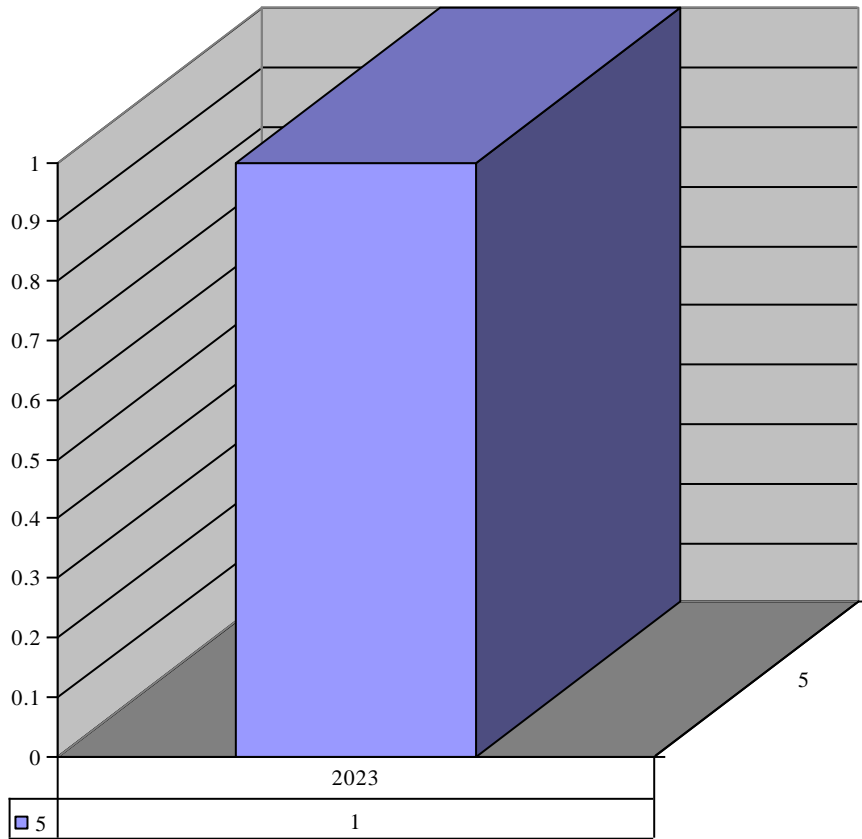

Item The Liturgy of the Hours

Year	Month	Inventory	Count
2021	9	The Liturgy of the Hours	2

Item Thurible

Year	Month	Inventory	Count
2022	2	Thurible	1

Item Tray

Year	Month	Inventory	Count
2021	6	Tray	1

Item Unity Candle Stand

Year	Month	Inventory	Count
2021	6	Unity Candle Stand	1

Item Vase

Year	Month	Inventory	Count
2021	4	Vase	2

Item Vase Stand

Year	Month	Inventory	Count
2021	9	Vase Stand	1

Item Viaticum Case

Year	Month	Inventory	Count
2023	5	Viaticum Case	1

Item Votive

Year	Month	Inventory	Count
2021	6	Votive	1