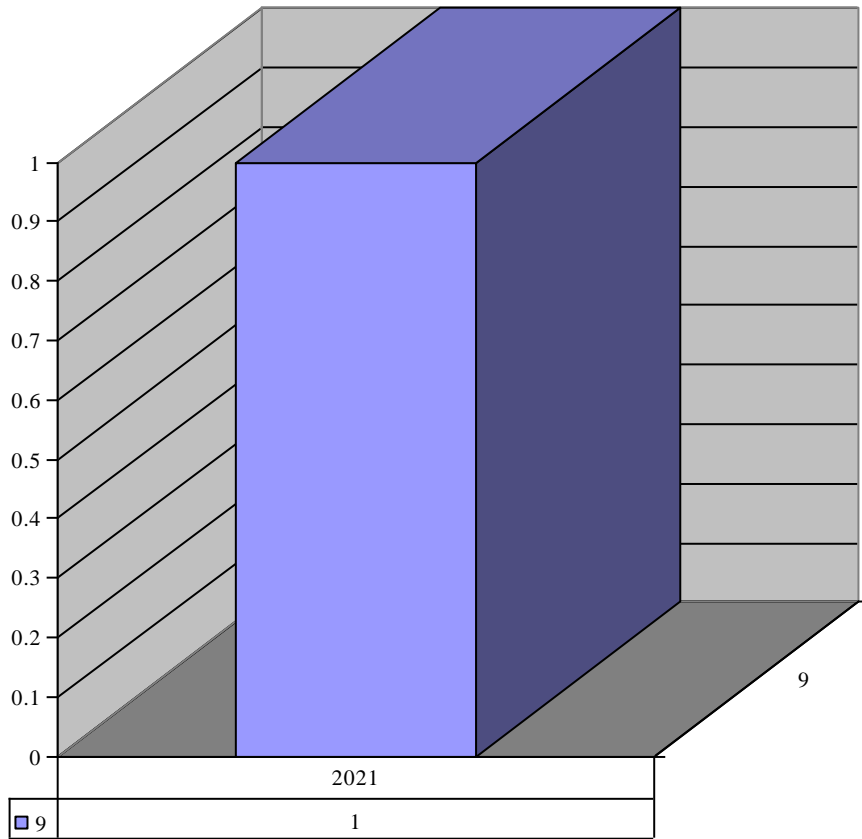

Year	Month	Inventory	Count
2021	9	St. Perpegine statue	1

Item **Stand**

Year	Month	Inventory	Count
2023	5	Stand	1

Item Stand w/Cross

Year	Month	Inventory	Count
2021	9	Stand w/Cross	1

Item Station of the Cross set

Year	Month	Inventory	Count
2021	9	Station of the Cross set	1

Item Statue

Year	Month	Inventory	Count
2021	9	Statue	1

Item Statue of Jesus

Year	Month	Inventory	Count
2021	9	Statue of Jesus	1

Item Tabernacle

Year	Month	Inventory	Count
2021	6	Tabernacle	1