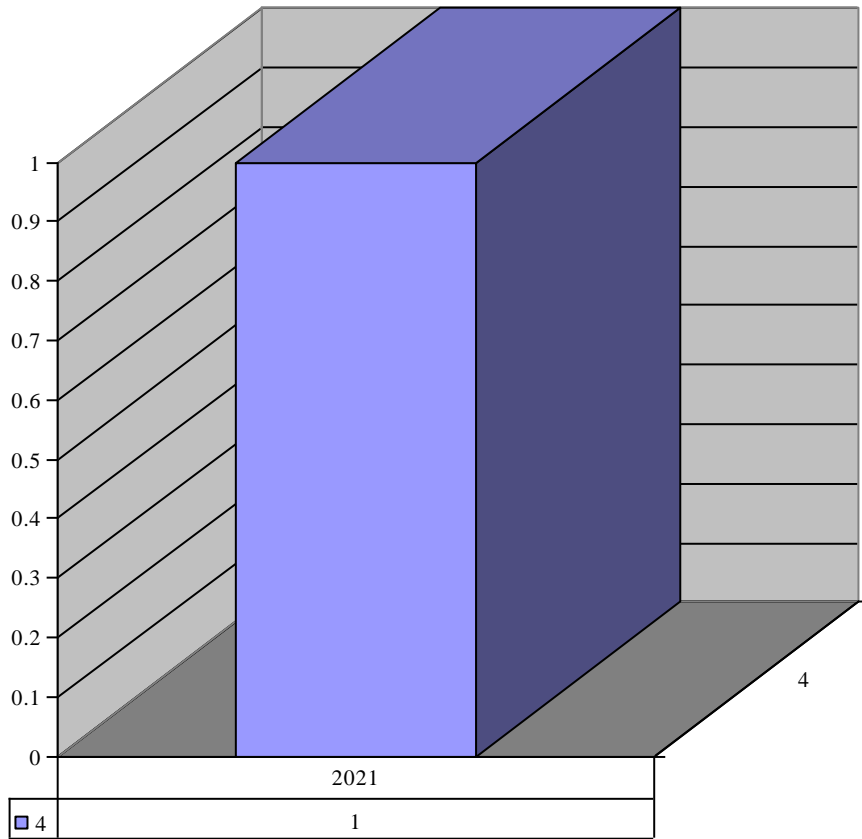

**Archdiocese of St. Louis
The Reclamation Center
Web Statistics Item Disposal Inventory**

Item Alb

Year	Month	Inventory	Count
2022	2	Alb	2

Item Alb w/Hood

Year	Month	Inventory	Count
2021	4	Alb w/Hood	1

Item Altar