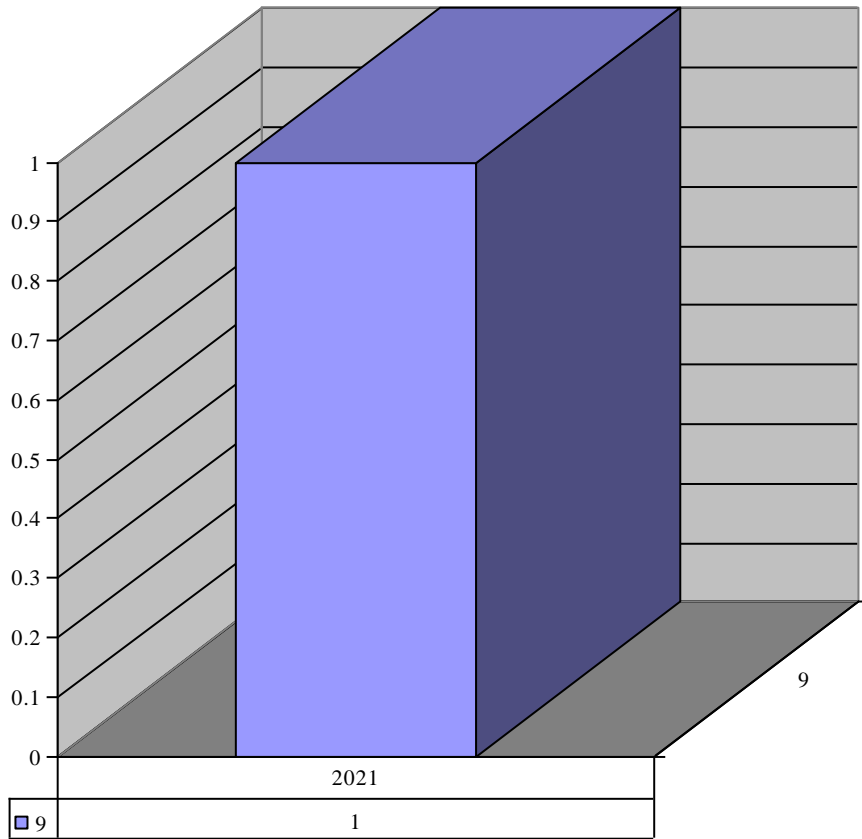

Item The Liturgy of the Hours

Year	Month	Inventory	Count
2021	9	The Liturgy of the Hours	2

Item Thurible

Year	Month	Inventory	Count
2022	2	Thurible	1

Item Tray

Year	Month	Inventory	Count
2021	6	Tray	1

Item Unity Candle Stand

Year	Month	Inventory	Count
2021	6	Unity Candle Stand	1

Item Vase

Year	Month	Inventory	Count
2021	4	Vase	2

Item Vase Stand

Year	Month	Inventory	Count
2021	9	Vase Stand	1

Item Viaticum Case

Year	Month	Inventory	Count
2023	5	Viaticum Case	1