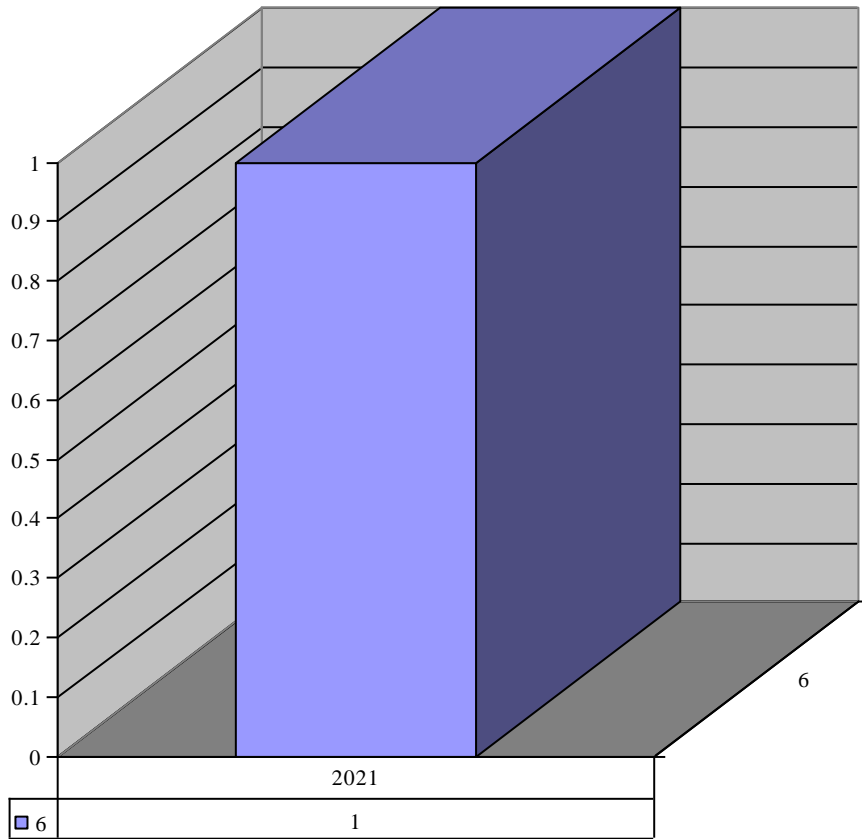

Item The Liturgy of the Hours

Year	Month	Inventory	Count
2021	9	The Liturgy of the Hours	2

Item Thurible

Year	Month	Inventory	Count
2022	2	Thurible	1

Item Tray

Year	Month	Inventory	Count
2021	6	Tray	1

Item Unity Candle Stand

Year	Month	Inventory	Count
2021	6	Unity Candle Stand	1

Item Vase

Year	Month	Inventory	Count
2021	4	Vase	2

Item Vase Stand

Year	Month	Inventory	Count
2021	9	Vase Stand	1

Item Viaticum Case

Year	Month	Inventory	Count
2023	5	Viaticum Case	1